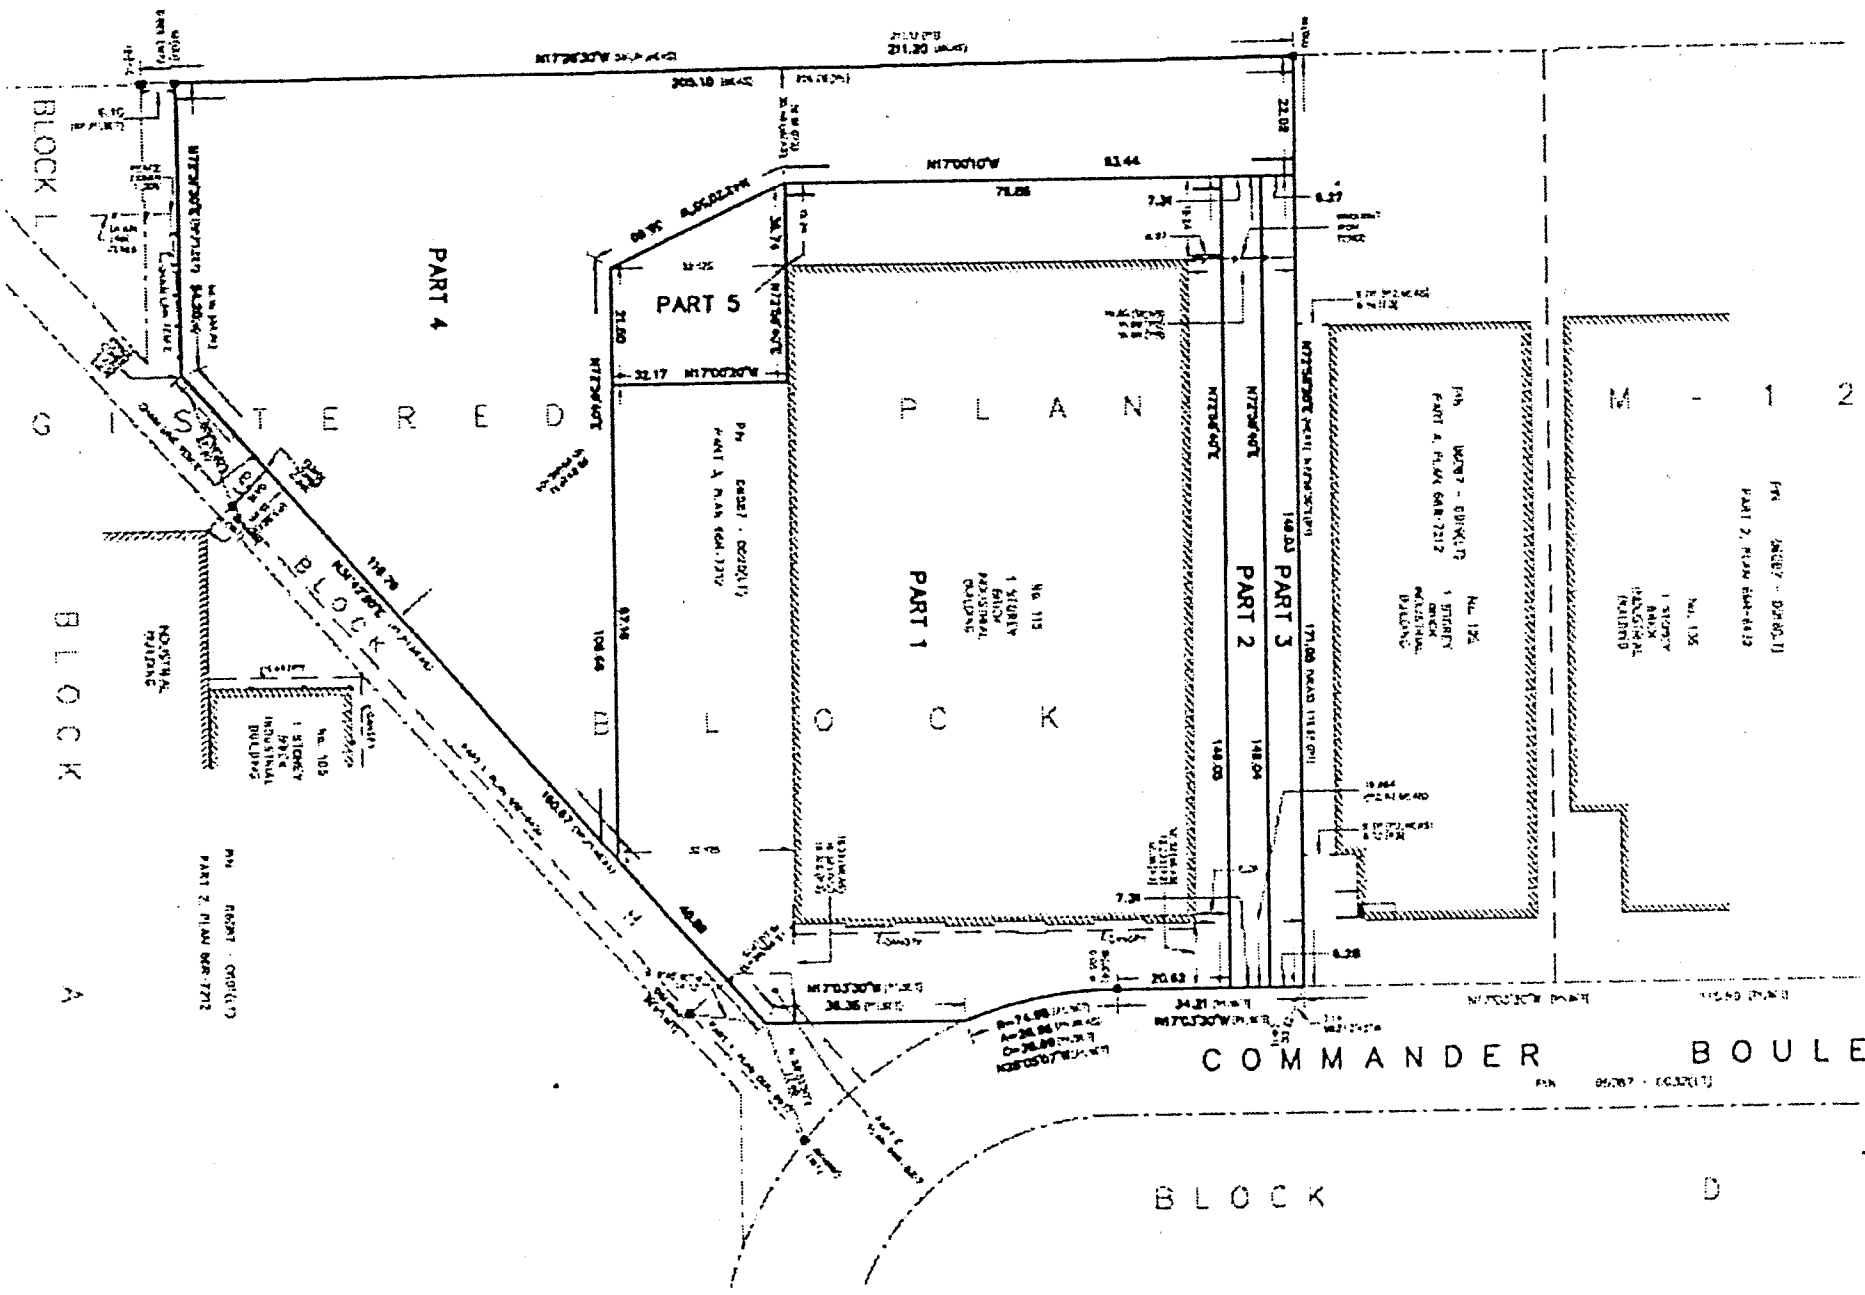

115 Commander Boulevard

Location Map

B L O C K

PN 12345 - 6789(1)

P L A N

BLOCK I

G I S T E R E D

B L O C K

A

M - 1 - 2

COMMANDER BOULE

B L O C K

D

**Proposed Bldg Site STATS
Parts 2, 3 and 4**

Area
3.176 AC
(12,852 m²)

Proposed Bldg
59,578 sq. ft.
(5,535 m²)

Coverage 43%

5% Ancillary Retail (3,000 s.f.)

53 Cars (more if required)